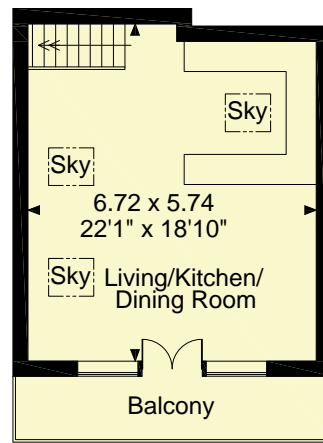

Kitchen/
Breakfast Room
5.63 x 3.58
18'6" x 11'9"

Ground Floor

First Floor

**First Floor Above
Bedroom 1 & 2**

Brookfield, Church Stretton

Gross internal area (approx.)

Total = 390 sq m (4185 sq ft)

Main House 1 = 272 sq m (2918 sq ft)

Annexe = 93 sq m (997 sq ft)

Garage = 25 sq m (270 sq ft)

For identification purpose only. Not to scale.

© ehouse. Drawing ref. dig/8084771/NGS

☐☐☐ Denotes restricted head height

Second Floor