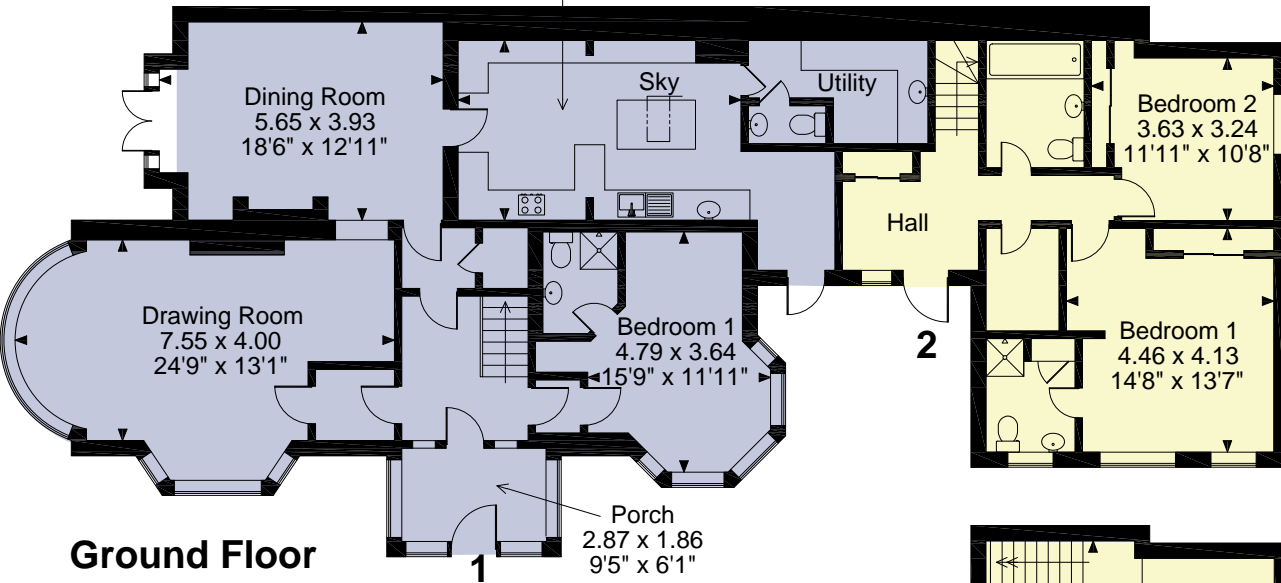

Kitchen/
Breakfast Room
5.63 x 3.58
18'6" x 11'9"

Ground Floor

First Floor

**First Floor Above
Bedroom 1 & 2**

Brookfield, Church Stretton

Gross internal area (approx.)

Total = 390 sq m (4185 sq ft)

Main House 1 = 272 sq m (2918 sq ft)

Annexe = 93 sq m (997 sq ft)

Garage = 25 sq m (270 sq ft)

For identification purpose only. Not to scale.

© ehouse. Drawing ref. dig/8084771/NGS

☐☐☐ Denotes restricted head height

Second Floor