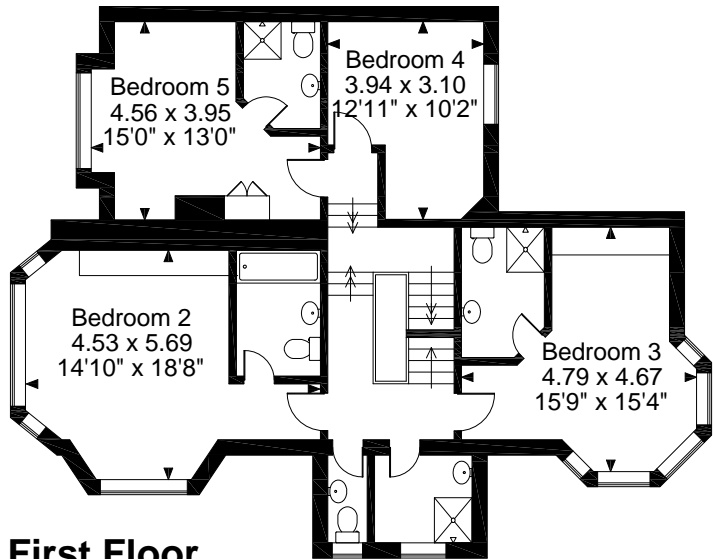

Kitchen/
Breakfast Room
5.63 x 3.58
18'6" x 11'9"

Ground Floor

First Floor

**First Floor Above
Bedroom 1 & 2**

Brookfield, Church Stretton

Gross internal area (approx.)

Total = 390 sq m (4185 sq ft)

Main House 1 = 272 sq m (2918 sq ft)

Annexe = 93 sq m (997 sq ft)

Garage = 25 sq m (270 sq ft)

For identification purpose only. Not to scale.

© ehouse. Drawing ref. dig/8084771/NGS

☐☐☐ Denotes restricted head height

Second Floor