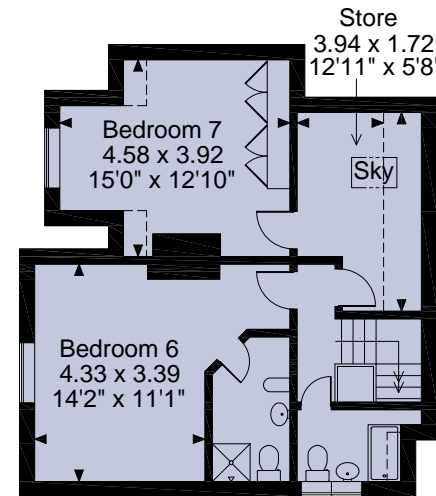

Kitchen/
Breakfast Room
5.63 x 3.58
18'6" x 11'9"

Ground Floor

First Floor

**First Floor Above
Bedroom 1 & 2**

Brookfield, Church Stretton

Gross internal area (approx.)

Total = 390 sq m (4185 sq ft)

Main House 1 = 272 sq m (2918 sq ft)

Annexe = 93 sq m (997 sq ft)

Garage = 25 sq m (270 sq ft)

For identification purpose only. Not to scale.

© ehouse. Drawing ref. dig/8084771/NGS

☐☐☐ Denotes restricted head height

Second Floor